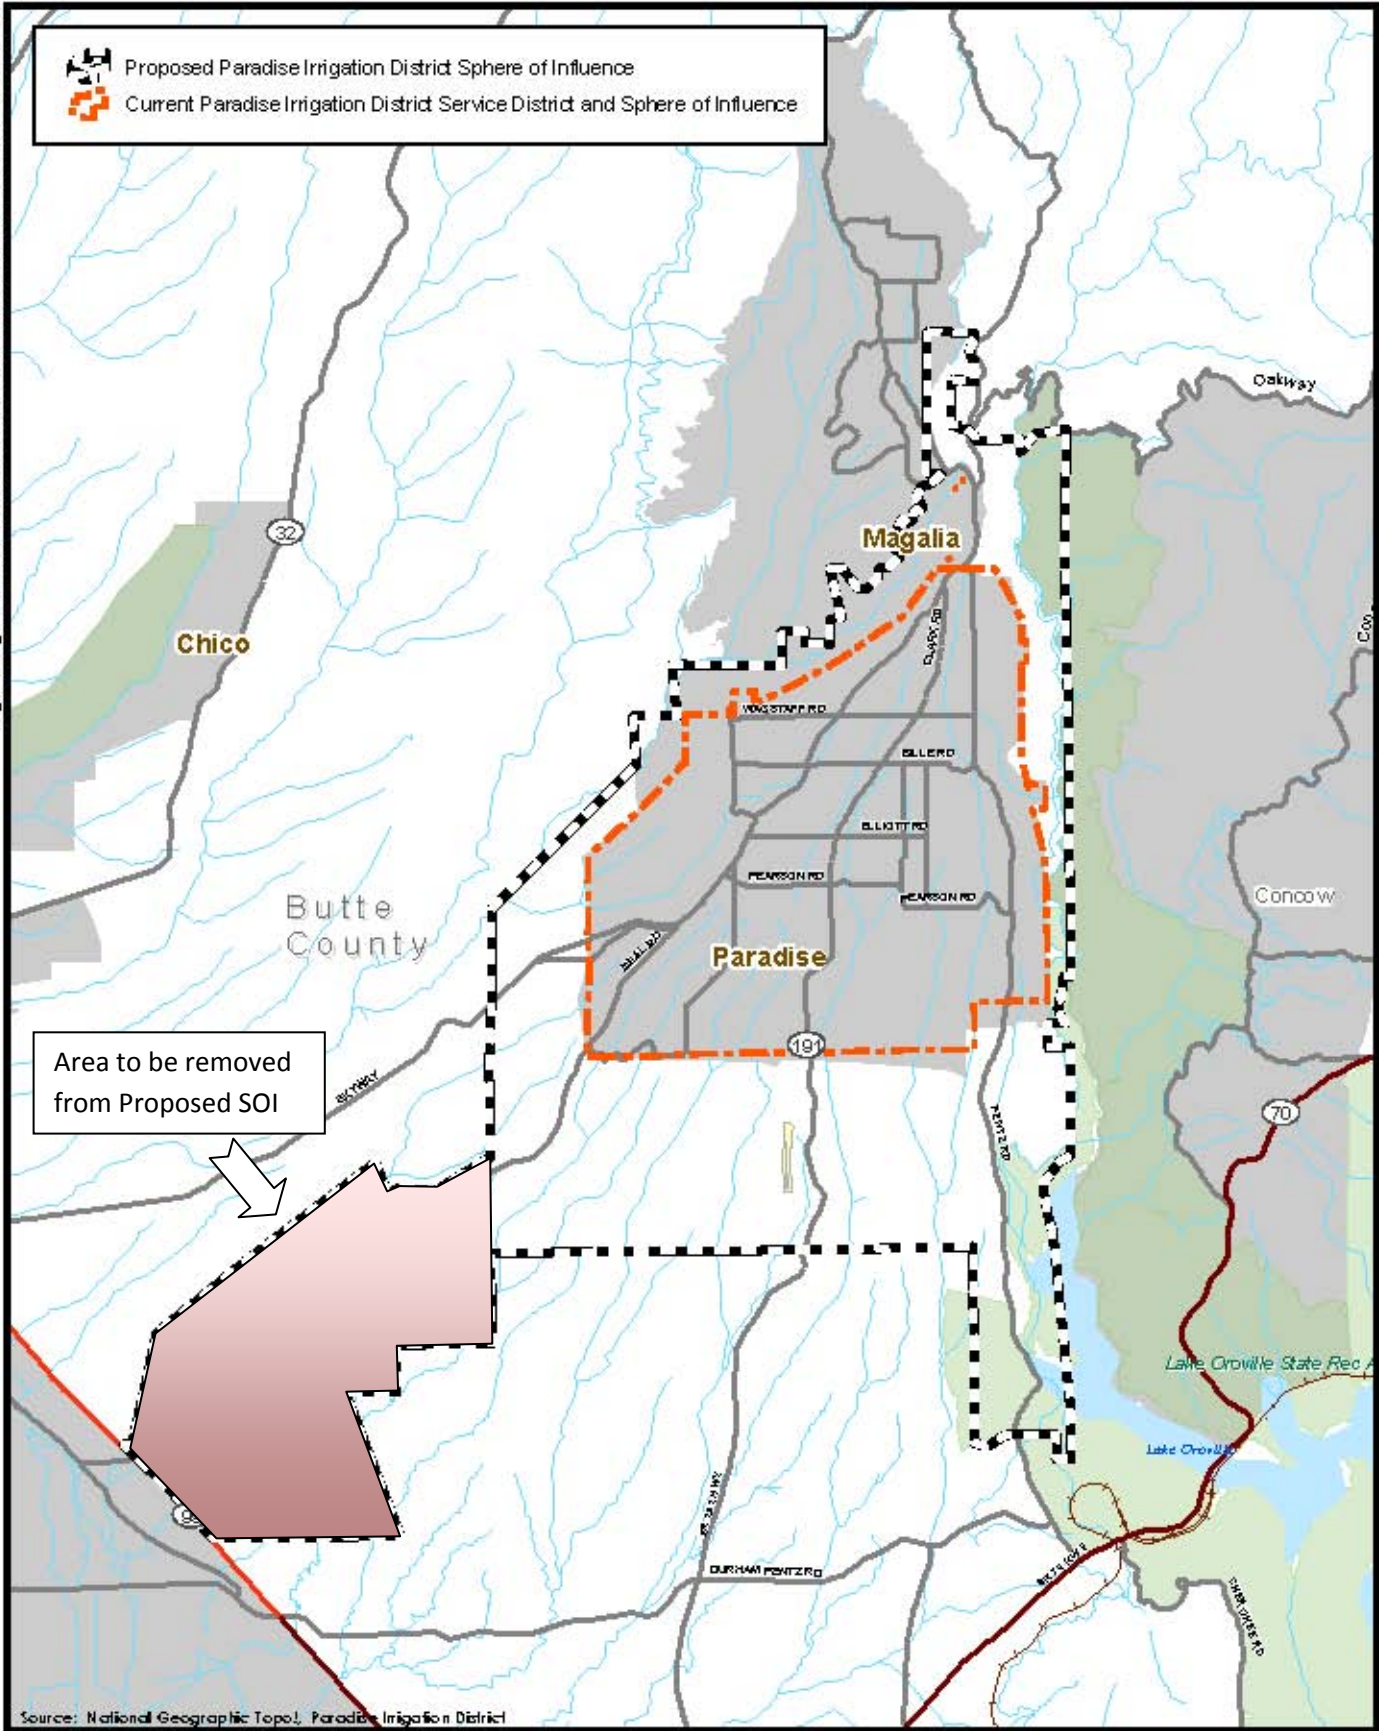

F:\C:\BUTTE\_COUNTY\LANDS\VID\A\1000\AN\B\I\N\CA\N\DP\CD\B\SRV\CI\BUD\Y\AND - 11/10/2008 8:10:15 AM

 Proposed Paradise Irrigation District Sphere of Influence  
 Current Paradise Irrigation District Service District and Sphere of Influence

Source: National Geographic Topo, Paradise Irrigation District

Figure 7  
Existing and Proposed PID Sphere of Influence